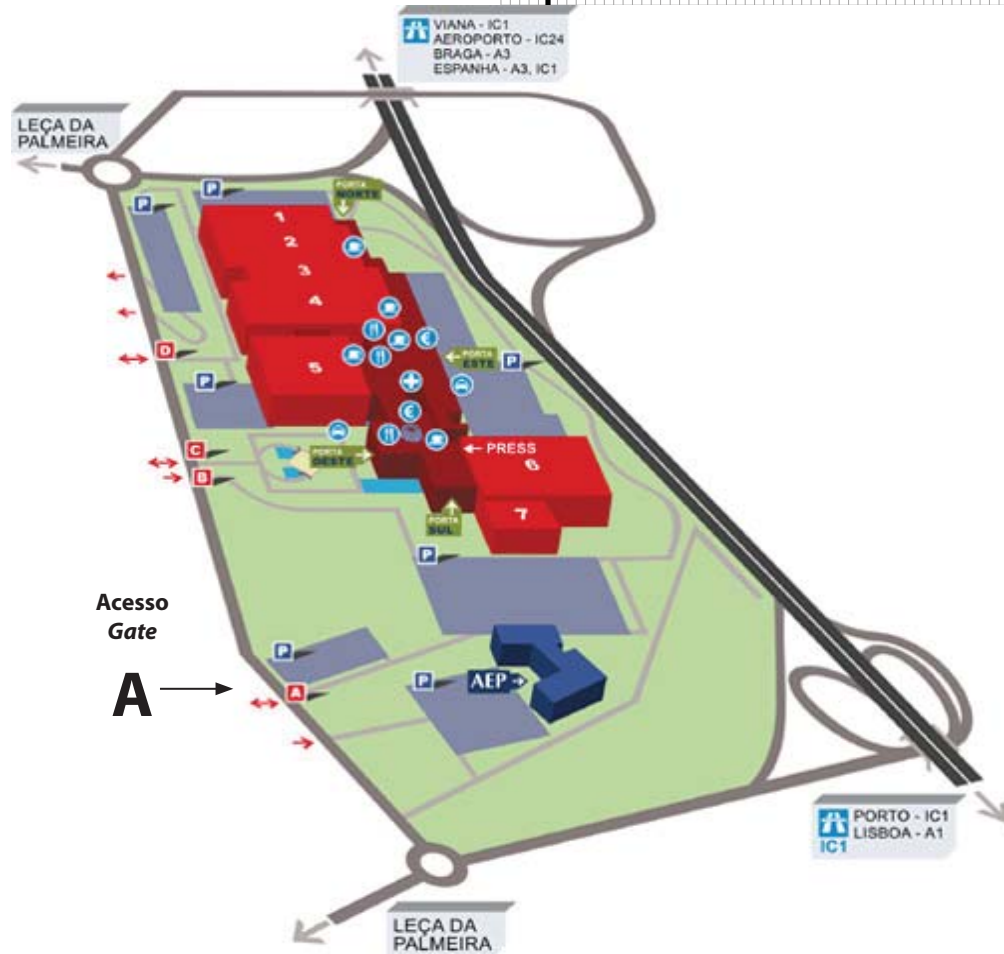

## Norte International Dog Shows 2016

Entrada Expositores após as 8h  
Exhibitor's entrance from 8am

Admissão Admission