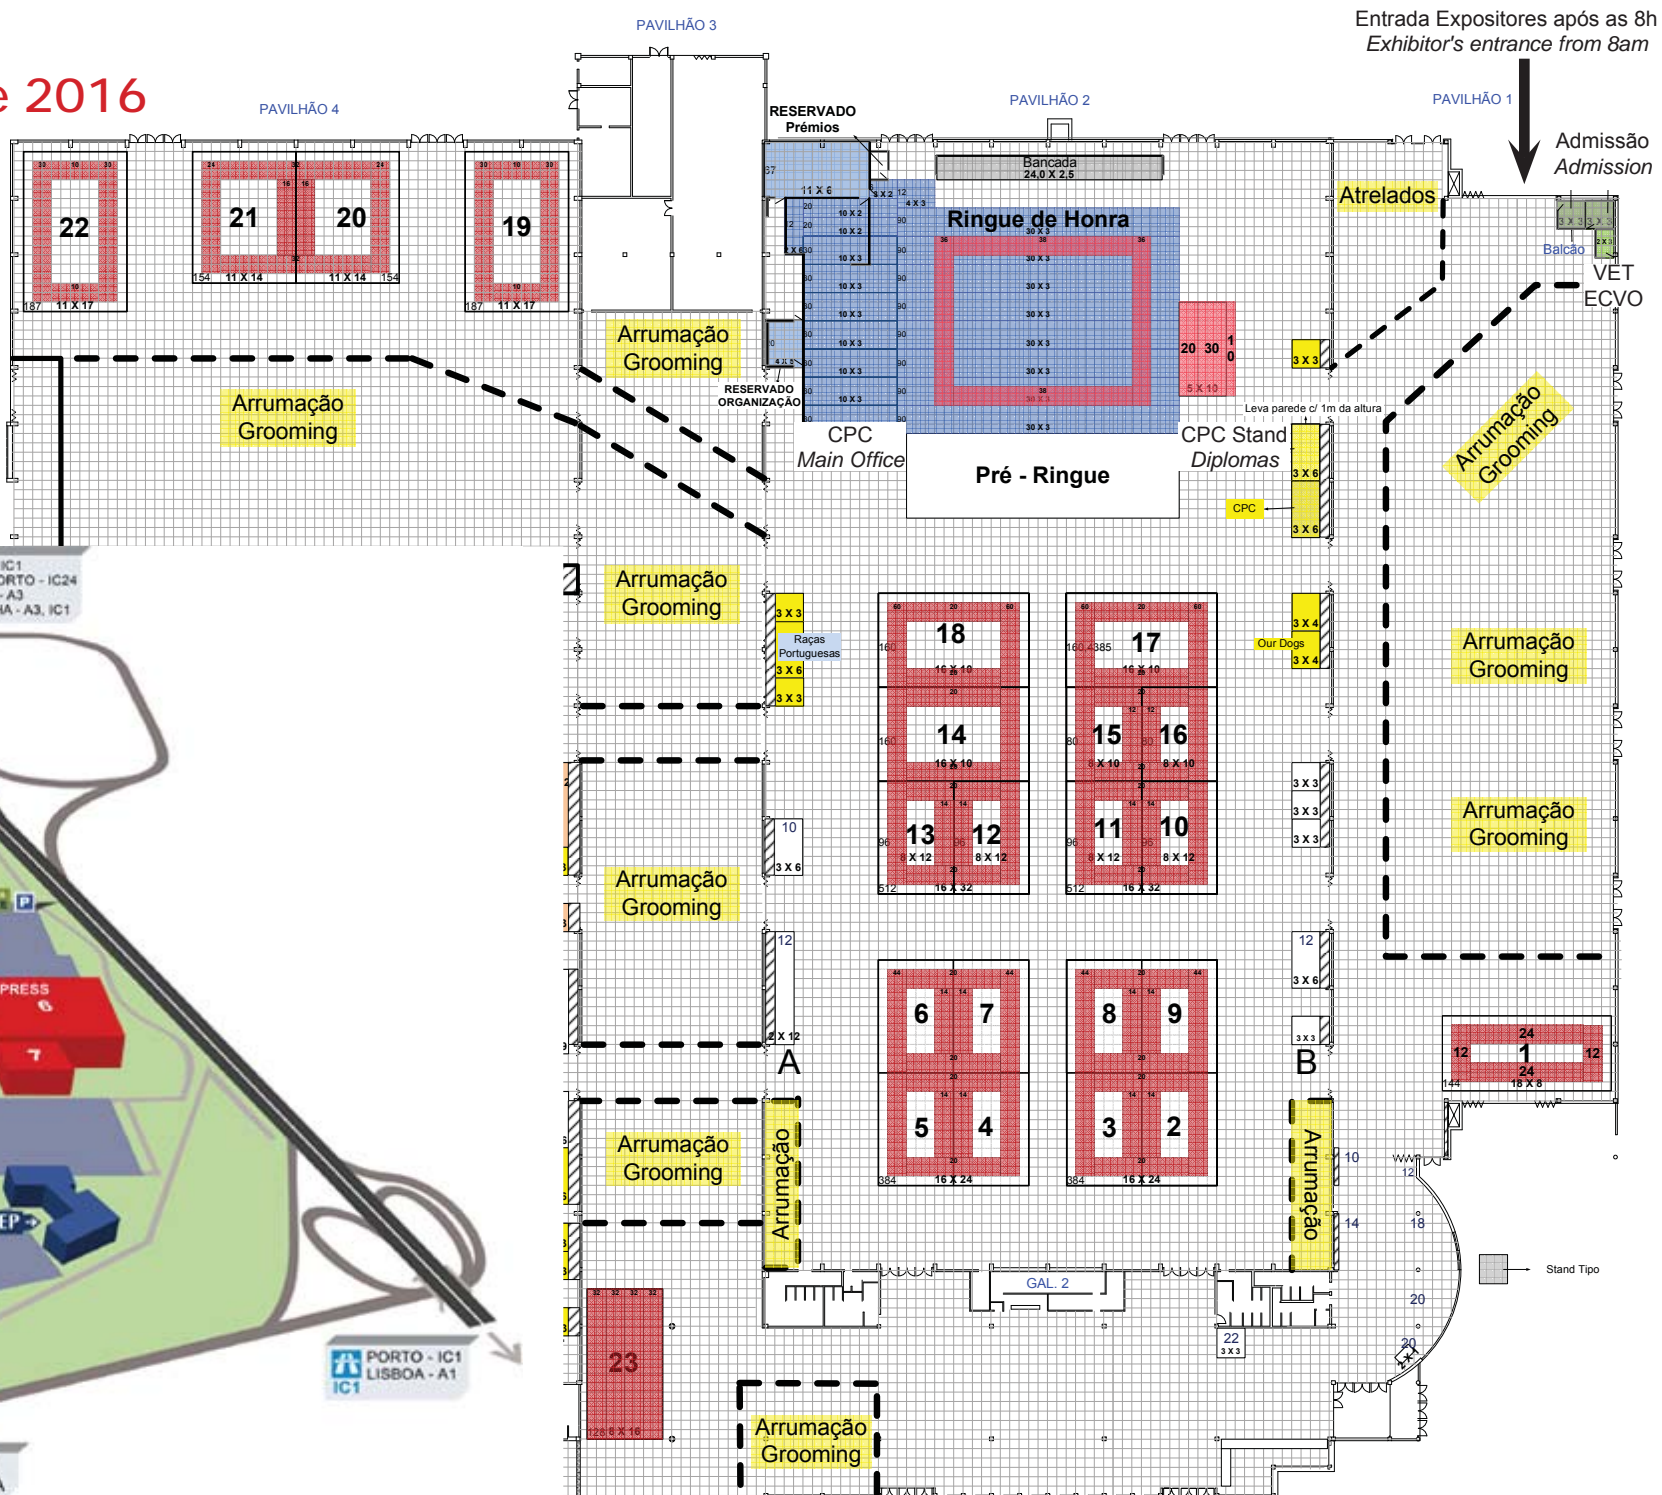

## Norte International Dog Shows 2016

Entrada Expositores após as 8h  
Exhibitor's entrance from 8am

Admissão Admission